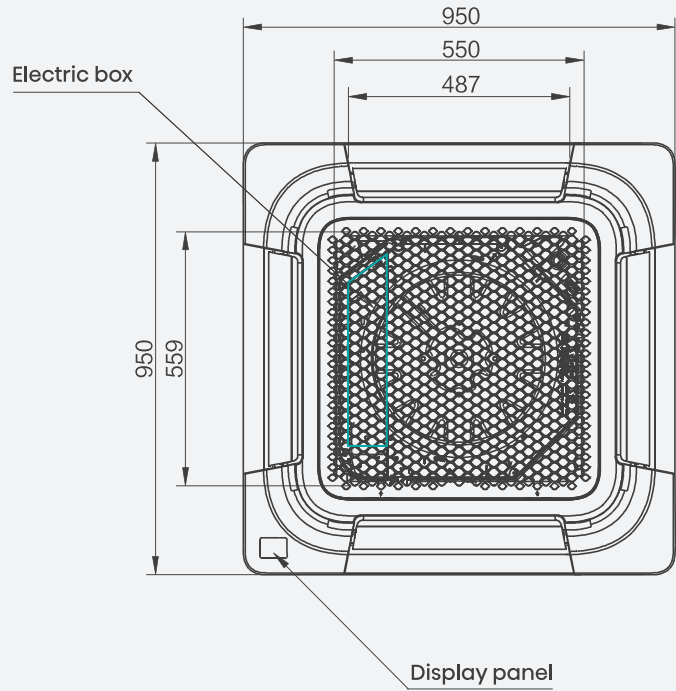

Kazetová standard AUC

	a
ACT40UR4RJC8	264
ACT52UR4RJC8	
ACT60UR4RJC8	
ACT71UR4RJC8